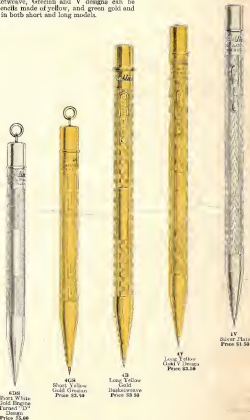

Conklin

METAL PENCILS

CONKLIN Metal Pencils match the metal pens in length and design. The lead is controlled at the tip. The Basketweave, Grecian and V designs can be furnished in pencils made of yellow, and green gold and sterling silver, in both short and long models.

REGULAR LENGTHS		
No.	Design	List Price
1V	Silver Plated Single V	$1.00
2B	Sterling Silver Basketweave	3.00
2V	V Design	2.00
Yellow Rolled Gold		
4B	Basketweave	3.50
4G	Grecian	3.50
4V	V Design	3.50
Green Rolled Gold		
5B	Basketweave	3.50
5G	Grecian	3.50
5V	V Design	3.50
5K	Eng. Turned K. Design	5.00
White Rolled Gold		
6D	Eng. Turned D. Design	5.00
SHORT MODELS		
Silver Plated		
1VS	Single V	$1.50
Sterling Silver		
2BS	Basketweave	3.00
2VS	V Design	3.00
Yellow Rolled Gold		
4BS	Basketweave	3.50
4GS	Grecian	3.50
4VS	V Design	3.50
Green Rolled Gold		
5BS	Basketweave	3.50
5GS	Grecian	3.50
5KS	Eng. Turned K Design	5.00
5VS	V Design	3.50
White Rolled Gold		
6DS	Eng. Turned D Design	5.00
SOLID GOLD		
Yellow		
14SD	Short—Engine Turned	17.50
14D	Regular—Engine Turned	20.00
Green		
10SD	Short—Engine Turned	20.00
10D	Regular—Engine Turned	22.50

Solid gold pencils are made only on special order and are not returnable.

[All illustrations are actual size]

The Conklin Pen Co., Toledo, Ohio